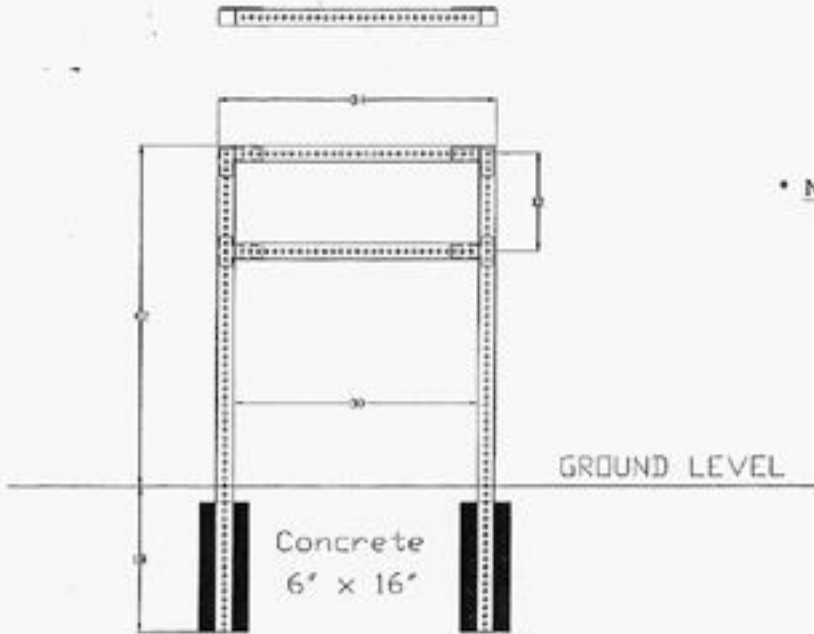

Meter Pedestal

TL016

TL015

TL081

* **Note:** Customer disconnect must be mounted to right of meter base as shown above.

ITEM NO	NO	MATERIAL	ITEM NO	MATERIAL
L015	2	T-Fitting		
L016	2	L-Fitting		
L081	8	Corner Bolt 5/16" x 2 1/2"		
	2	2" x 5' Square Tubing Sections		
	2	2" x 30" Square Tubing Sections		