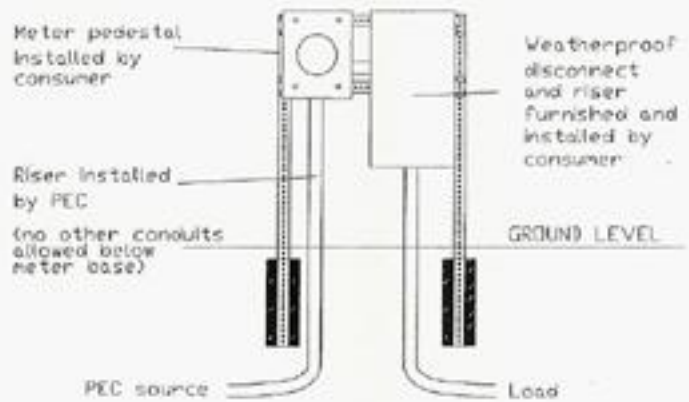

Meter Pedestal

TL016

TL015

TL081

* **Note:** Customer disconnect must be mounted to right of meter base as shown above.

ITEM NO	NO	MATERIAL	ITEM NO	MATERIAL
L015	2	T-Fitting		
L016	2	L-Fitting		
L081	8	Corner Bolt 5/16" x 2 1/2"		
	2	2" x 5' Square Tubing Sections		
	2	2" x 30" Square Tubing Sections		